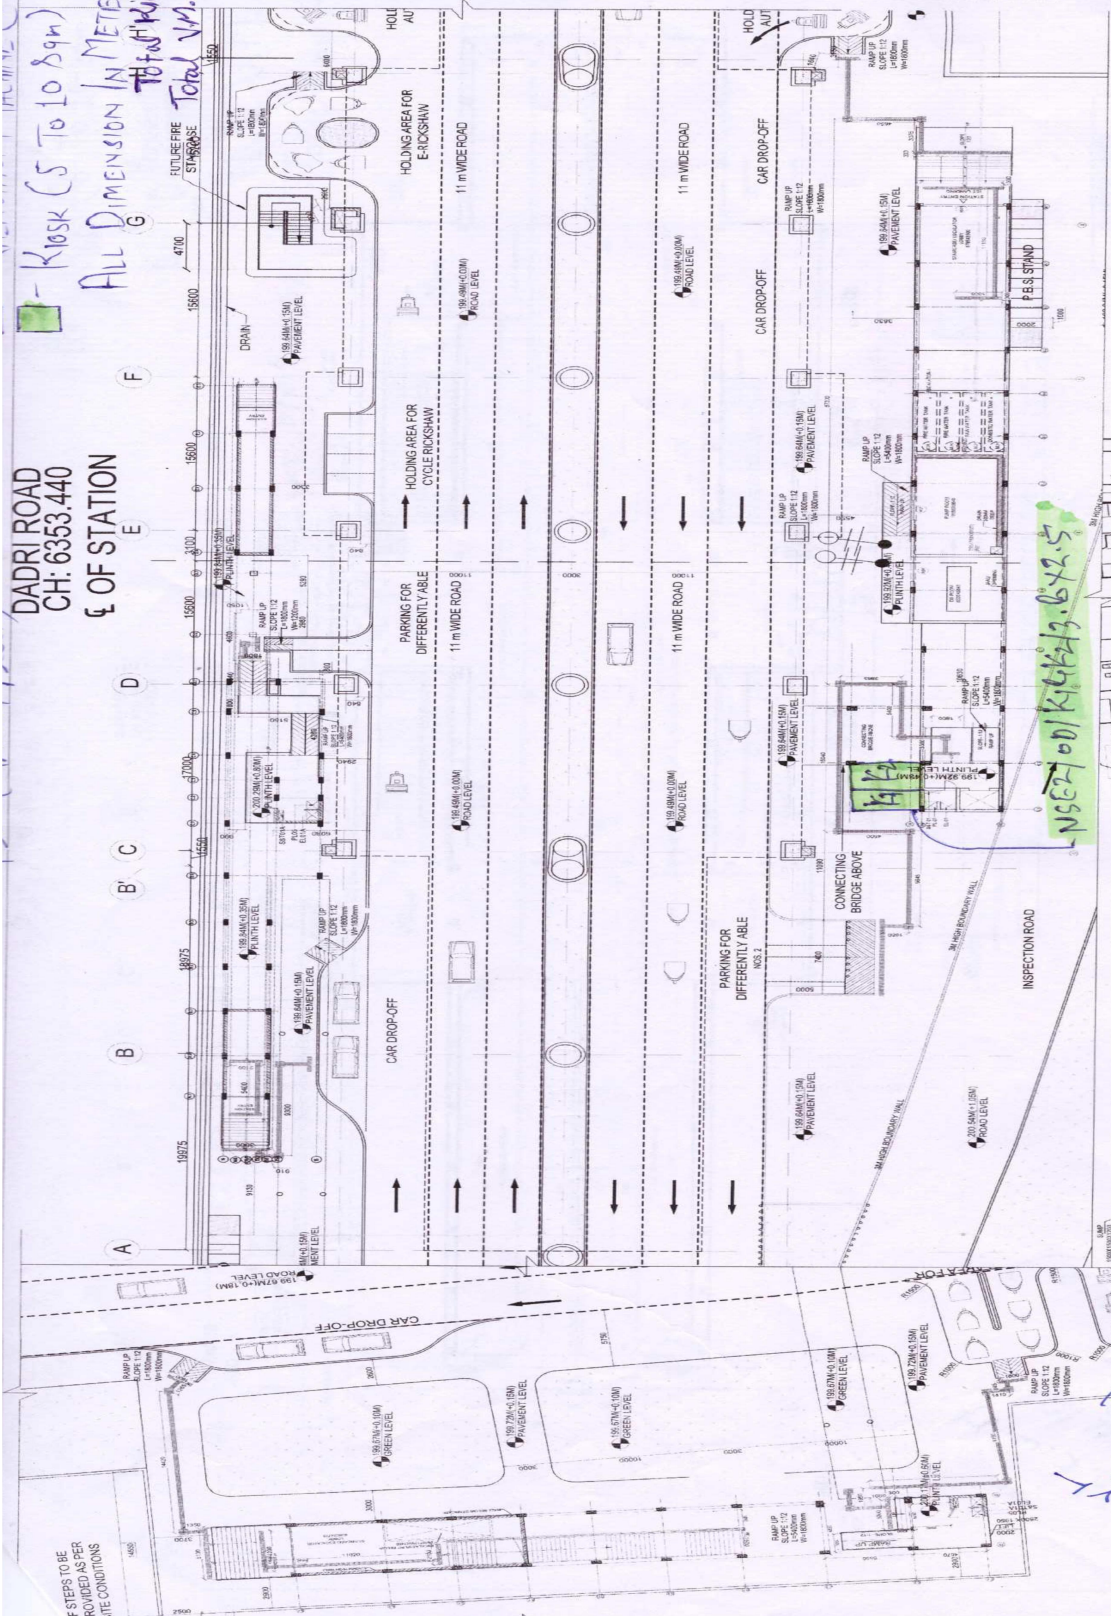

DADR ROAD
CH. 6353.440
E OF STATION

Kiosk (5 To 10 sqm)
ALL DIMENSION IN METRE
Total VM. - 0

STEPS TO BE PROVIDED AS PER SITE CONDITIONS

Kiosk 0.11 x 0.13 x 0.25