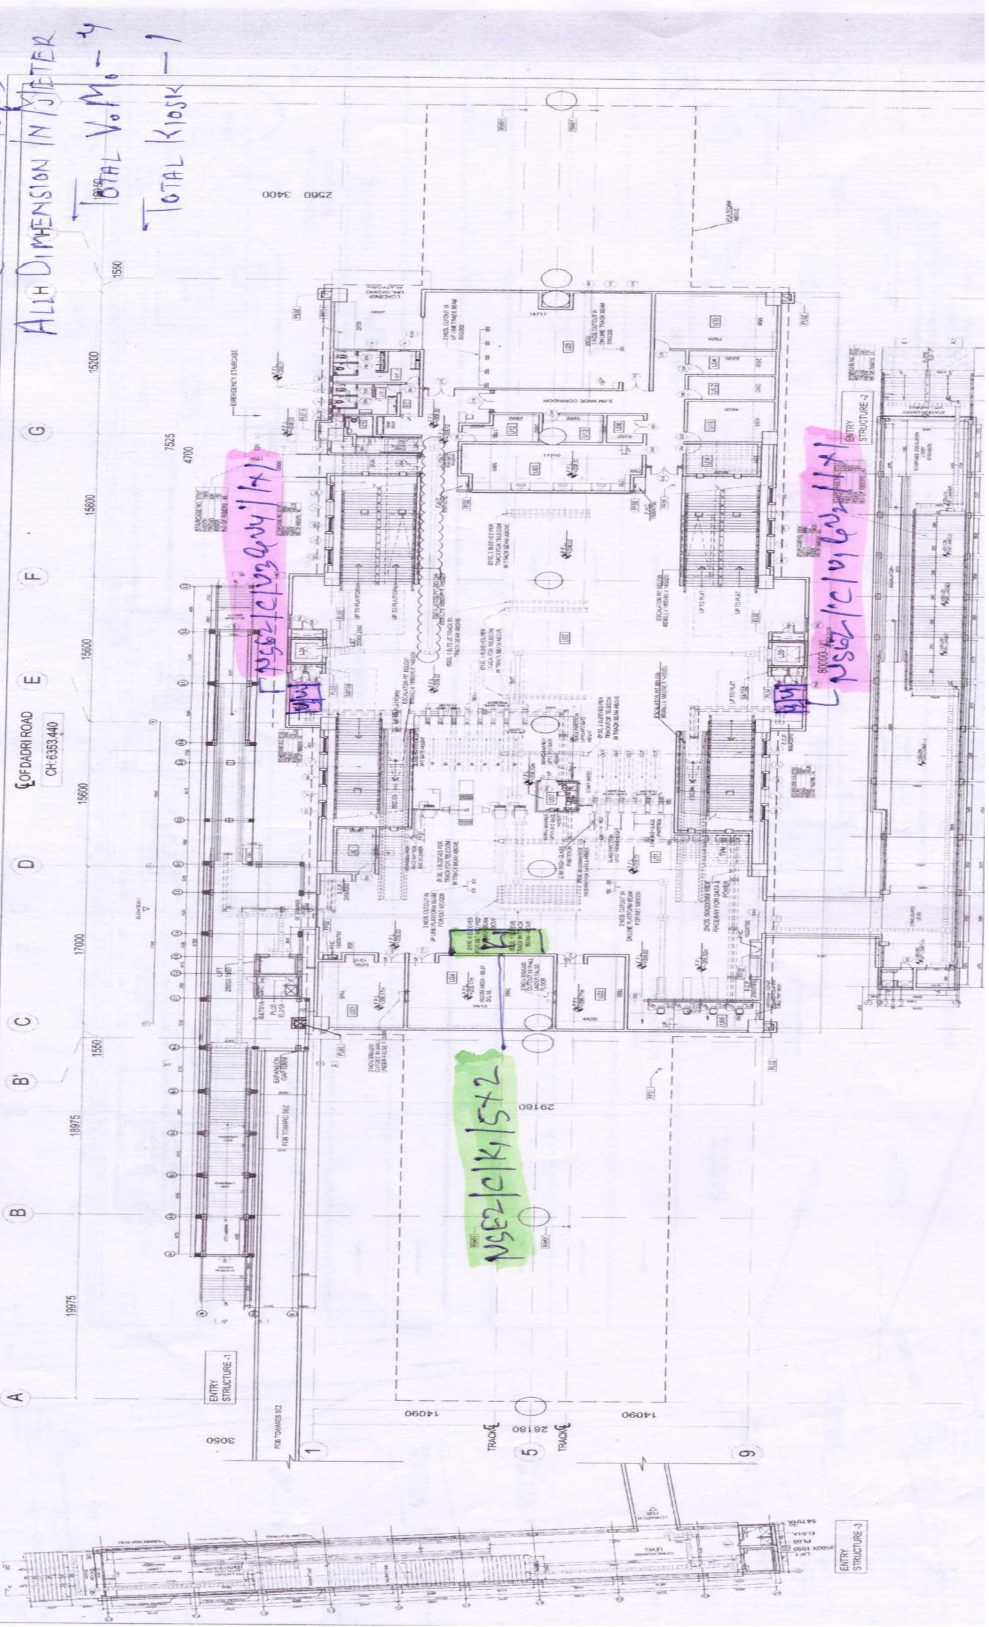

VENDING MACHINE (0 To 5 Sqm)

Kiosk (5 To 10 Sqm)

ALL DIMENSION IN METER
TOTAL V.M. - 4
TOTAL KIOSK - 1

OF DADRRI ROAD
CH-633-440

ENTRY STRUCTURE-1

ENTRY STRUCTURE-3

ENTRY STRUCTURE-2